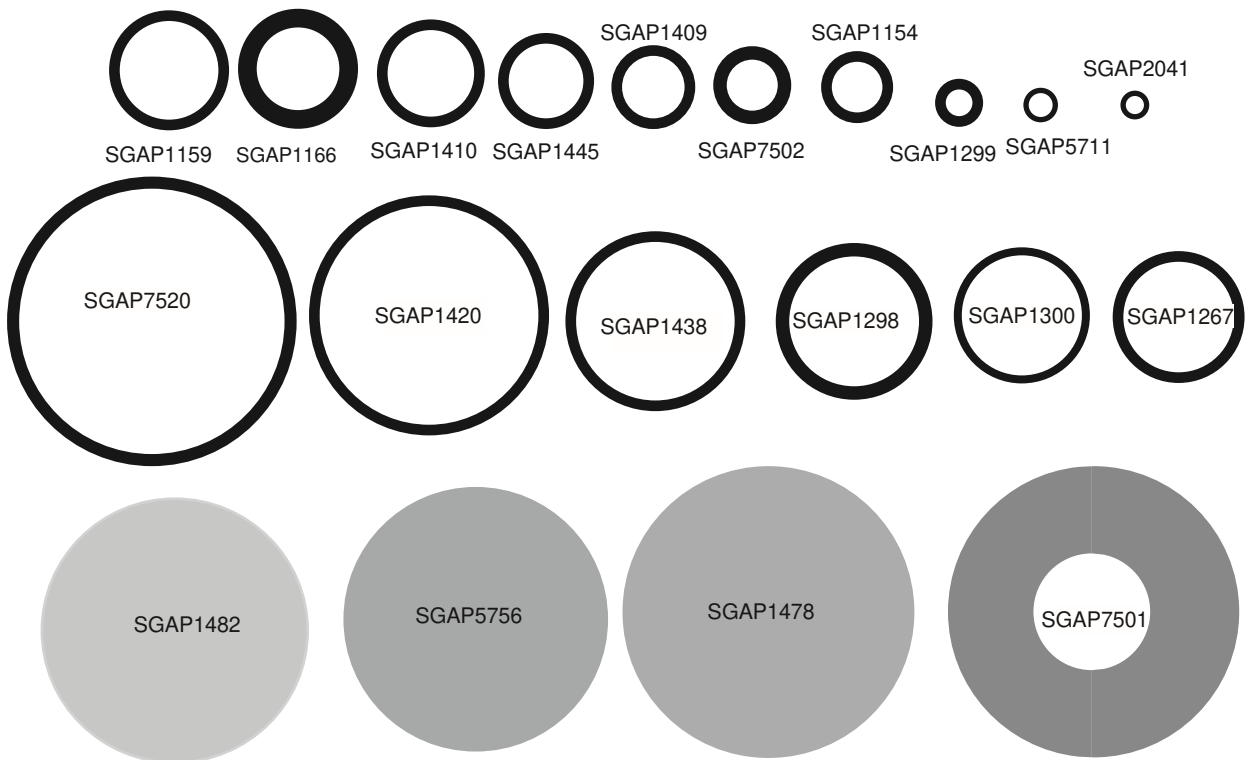

# PARTS AND O-RING IDENTIFICATION CHART for APEKS SCUBA GEAR

O-rings actual size chart.

Nickel plated Bronze filter

SGAP1472

SGAP1419

White Silicone Seat

SGAP2034

**NOTE:** In order for this document to be used for O-ring sizing, it must be printed to 100% scale.